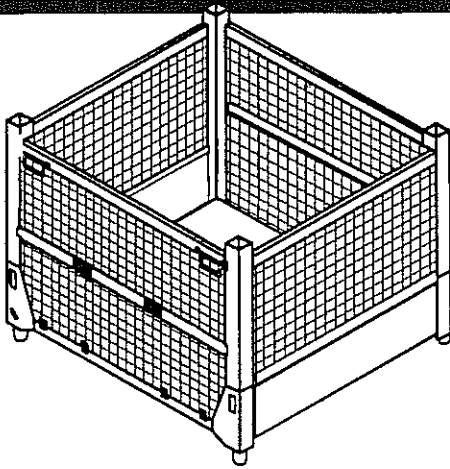

# STANDARD & CUSTOM BUILT CONTAINERS

**Rigid Wire Container With 1/2 Drop Gate**

**Rigid Corrugated Container With 1/2 Drop Gate**

**Collapsible Wire Container**

**Collapsible Corrugated Container**

- Move more material, cut handling time
- Utilize air space, save floor space
- Prevent product damage
- Powder coat paint

- Store difficult-to-handle items
- Knocks down or nests when empty
- Custom designs available

## STANDARD SIZES

**RIGID CONTAINERS: 30" L x 30" W x 29" H, 35" L x 35" W x 29" H and 42" L x 42" W x 29" H Overall**

**COLLAPSIBLE CONTAINERS: 45" L x 48" W x 33" H Overall**