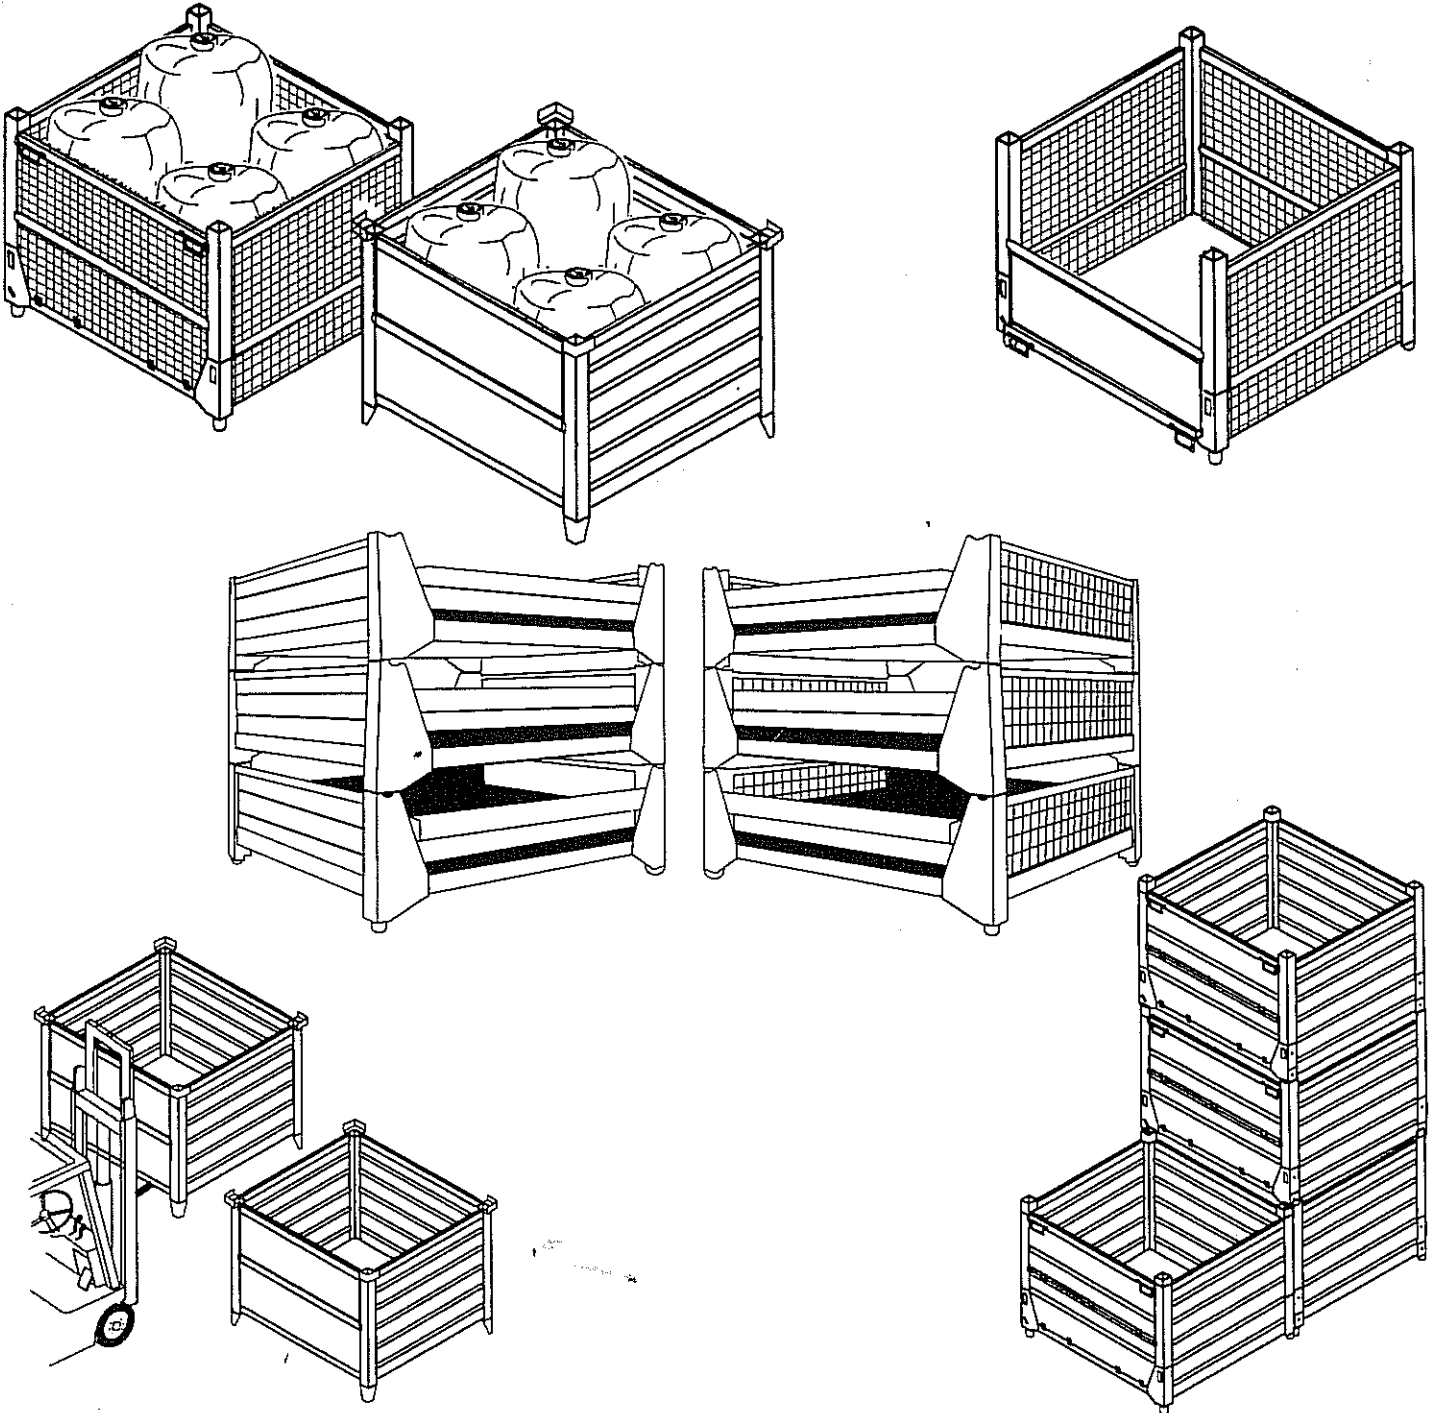

TITAN-RACK

A DIVISION OF TITAN TUBE FABRICATORS, INC.

Over 25 years of experience in solving material handling needs.

5739 Natural Bridge Avenue • St. Louis, MO 63120
phone 888-937-7225 • fax 314-381-5908
www.titanrack.com