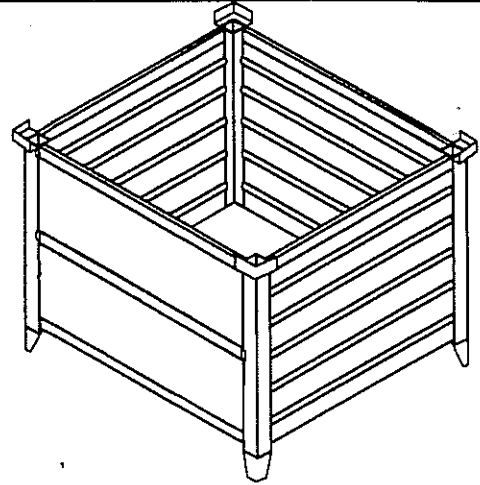

# STANDARD & CUSTOM BUILT CONTAINERS

**Rigid Wire Container With 1/2 Drop Gate**

**Rigid Corrugated Container With 1/2 Drop Gate**

**Collapsible Wire Container**

**Collapsible Corrugated Container**

- Move more material, cut handling time
- Utilize air space, save floor space
- Prevent product damage
- Powder coat paint

## STANDARD SIZES

**RIGID CONTAINERS: 30" L x 30" W x 29" H, 35" L x 35" W x 29" H and 42" L x 42" W x 29" H Overall**

**COLLAPSIBLE CONTAINERS: 45" L x 48" W x 33" H Overall**