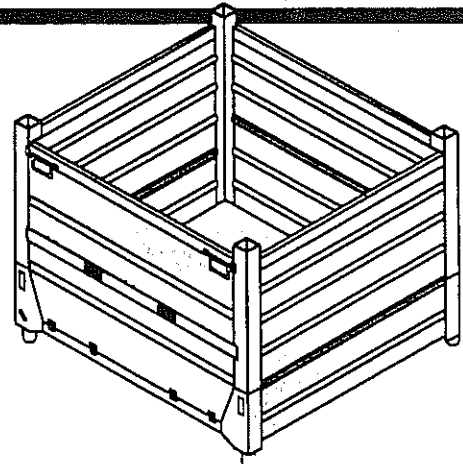

# STANDARD & CUSTOM BUILT CONTAINERS

**Rigid Wire Container With 1/2 Drop Gate**

**Rigid Corrugated Container With 1/2 Drop Gate**

**Collapsible Wire Container**

**Collapsible Corrugated Container**

- Move more material, cut handling time
- Utilize air space, save floor space
- Prevent product damage
- Powder coat paint

- Store difficult-to-handle items
- Knocks down or nests when empty
- Custom designs available

## STANDARD SIZES

**RIGID CONTAINERS: 30" L x 30" W x 29" H, 35" L x 35" W x 29" H and 42" L x 42" W x 29" H Overall**

**COLLAPSIBLE CONTAINERS: 45" L x 48" W x 33" H Overall**