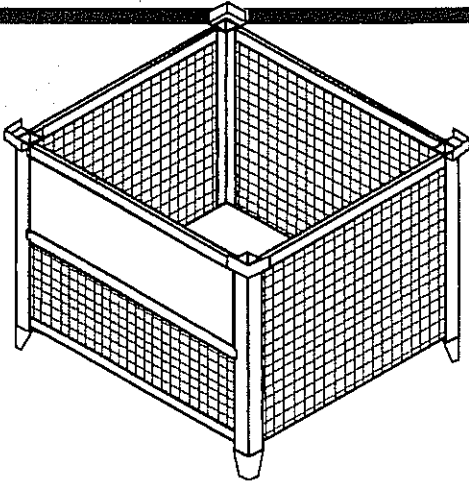

# TITAN-RACK

A DIVISION OF TITAN TUBE FABRICATORS, INC.

**Over 25 years of experience in solving material handling needs.**

**5739 Natural Bridge Avenue • St. Louis, MO 63120**  
**phone 888-937-7225 • fax 314-381-5908**  
**[www.titanrack.com](http://www.titanrack.com)**

# STANDARD & CUSTOM BUILT CONTAINERS

**Rigid Wire Container With 1/2 Drop Gate**

**Rigid Corrugated Container With 1/2 Drop Gate**

**Collapsible Wire Container**

**Collapsible Corrugated Container**

- Move more material, cut handling time
- Utilize air space, save floor space
- Prevent product damage
- Powder coat paint

- Store difficult-to-handle items
- Knocks down or nests when empty
- Custom designs available

## STANDARD SIZES

**RIGID CONTAINERS: 30" L x 30" W x 29" H, 35" L x 35" W x 29" H and 42" L x 42" W x 29" H Overall**

**COLLAPSIBLE CONTAINERS: 45" L x 48" W x 33" H Overall**