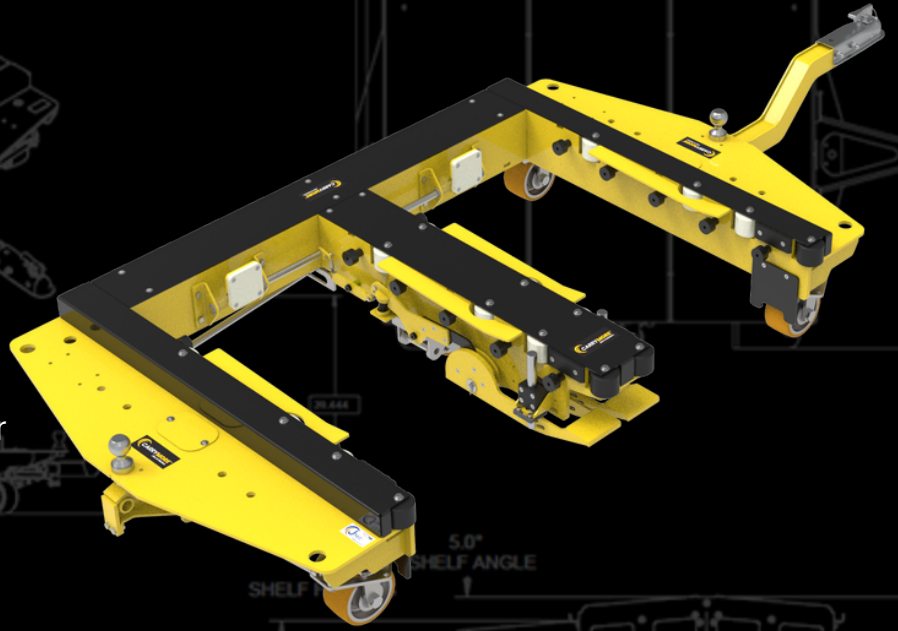

TQDC-40

MOTHER CART

Quad-Steer Designed For Precision Tracking

72"x50"

Largest Recommended Cart

4,000 LBS

Weight Capacity

"C"

CarryMore Compatible

MODEL NUMBER	TQDC-40
TARE WEIGHT	738 lbs
CAPACITY	4,000 lbs
STEERING	Quad-Steer
ELEMATE	1.0"
MAX SLOPE	<8.5%
DECK HEIGHT	14"
DECK WIDTH	50"
DECK LENGTH	72"
MAX SPEED	5 MPH
MAX TRAIN WEIGHT	10,000 lbs

This versatile cart can carry two smaller dual "C" sized carts or one large single "C" sized cart, giving it multi-purpose functionality. Fits two (2) dual-sized carts up to 28" or one (1) oversized cart up to 72".

Other features include a quick-change reusable tongue allowing the cart to be pulled in either direction with a standard 2" ball coupler latching system.

Compatible Daughter Carts include:

- RCFO-1833-10
- RCST-2545-10-2
- RCFF-5250-40
- RCFF-2650-10