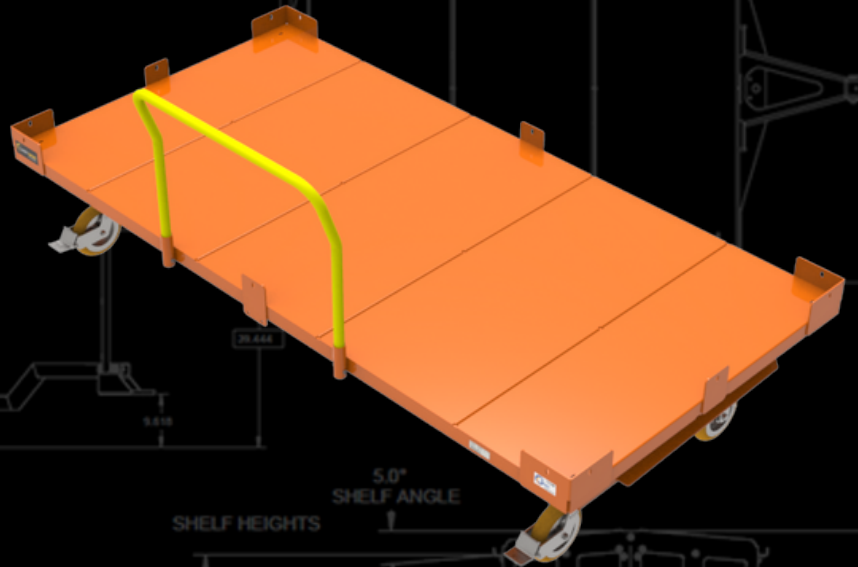

RBFF-9650-40

DAUGHTER CART

Flatbed Style Compatible
With CarryMore System "B"

96" x 50"

Usable Deck Space

4,000 LBS

Weight Capacity

"B"

Carrymore Compatible

MODEL NUMBER	RBFF-9650-40
TARE WEIGHT	566 lbs
CAPACITY	4,000 lbs
ELEMATE	1.0"
HANDLE	42"
DECK HEIGHT	17"
CASTER PACKAGE	2 rigid/2 swivel

Jtec's versatile flatbed carts are perfect for all types and sizes of dunnage. Specifically built with 11 gauge steel to accommodate standard pallet sizing and 48"x 45" knock-down container sizes.